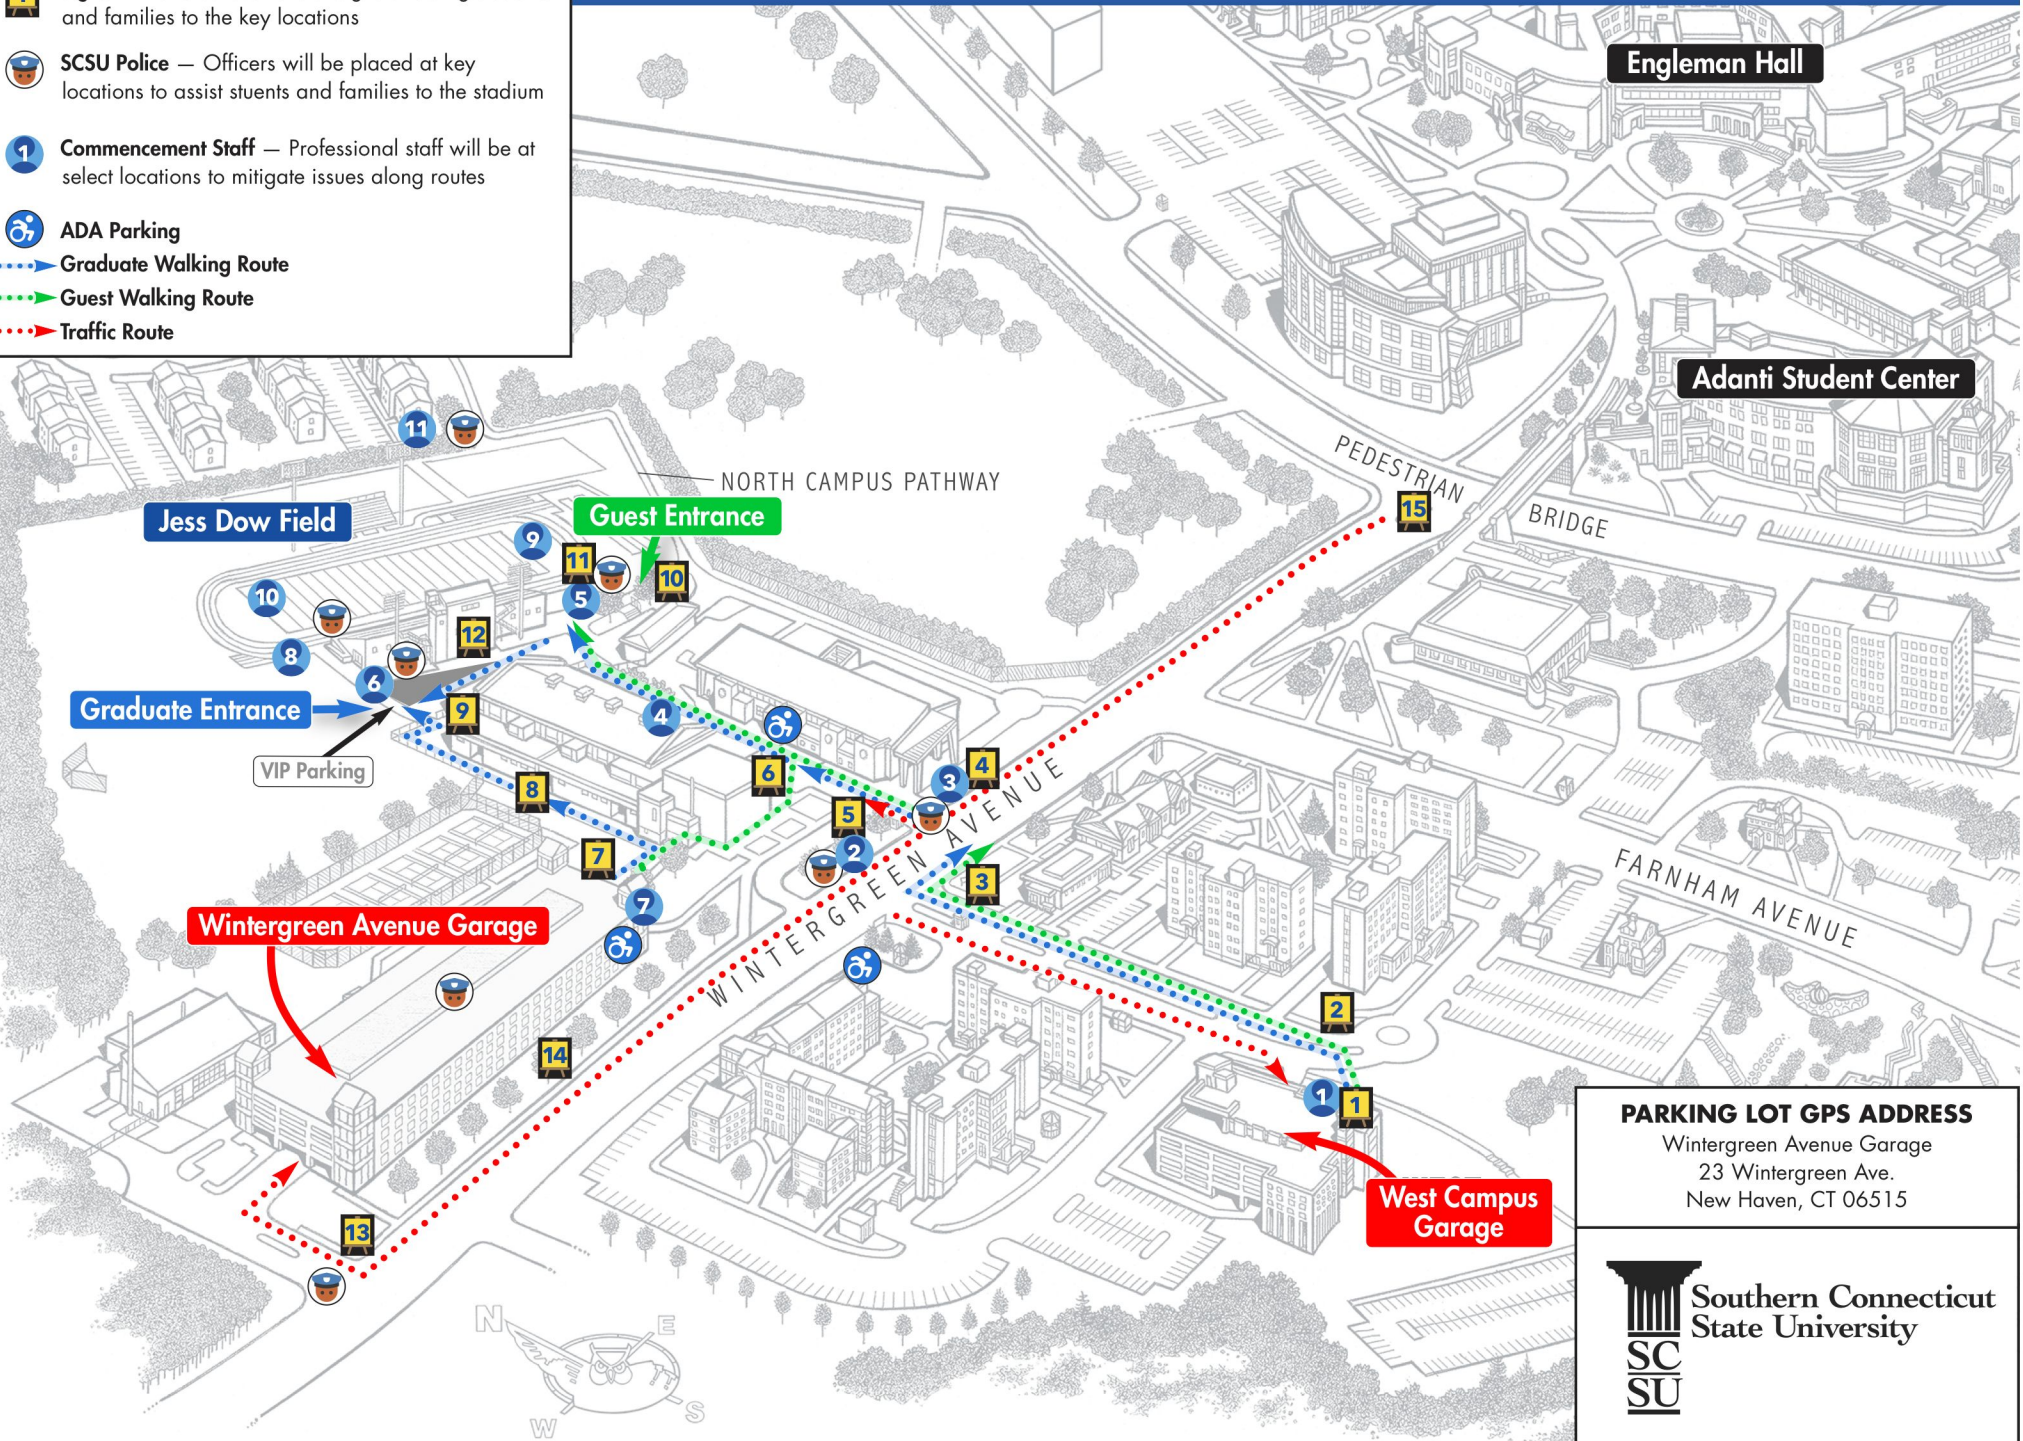

2021 Commencement Map

Commencement Legend

-  **Signs** — Denotes locations of signs directing students and families to the key locations
-  **SCSU Police** — Officers will be placed at key locations to assist students and families to the stadium
-  **Commencement Staff** — Professional staff will be at select locations to mitigate issues along routes
-  **ADA Parking**
-  **Graduate Walking Route**
-  **Guest Walking Route**
-  **Traffic Route**

PARKING LOT GPS ADDRESS

Wintergreen Avenue Garage
 23 Wintergreen Ave.
 New Haven, CT 06515

Southern Connecticut
 State University